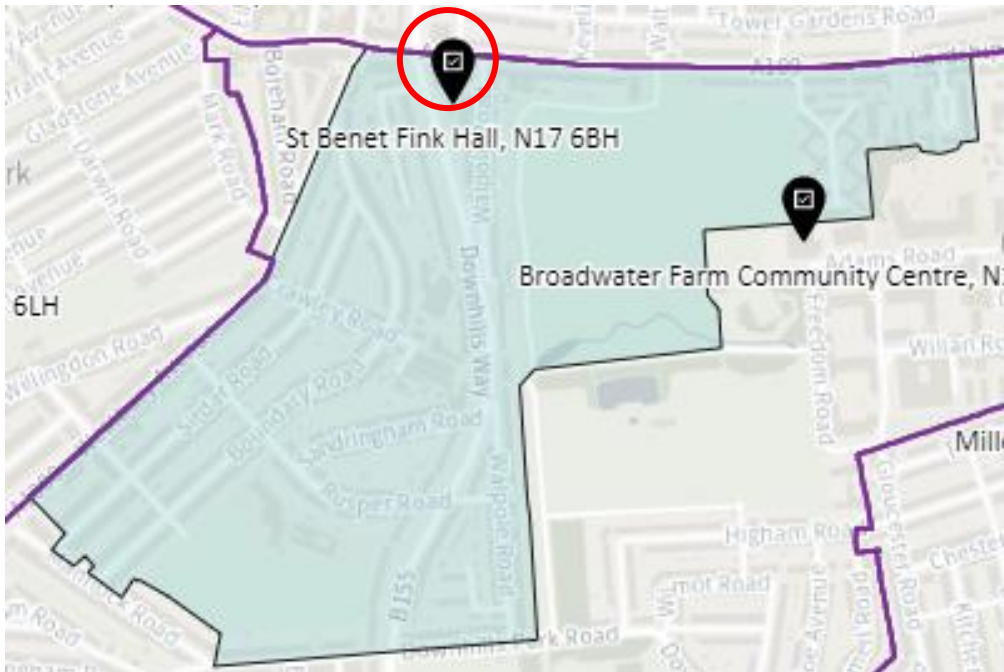

District: TCL-C

District: TCL-D

18. Ward Name: Tottenham Hale

District: THL-A

District: THL-B

District: THL-C

19. Ward: West Green

District: WEG- A

District: WEG-AH

District: WEG-B

District: WEG-C

District: WEG-D

District: WEG-E

20. Ward: White Hart Lane

District: WHL-A (amended)

District: WHL-BH (amended)