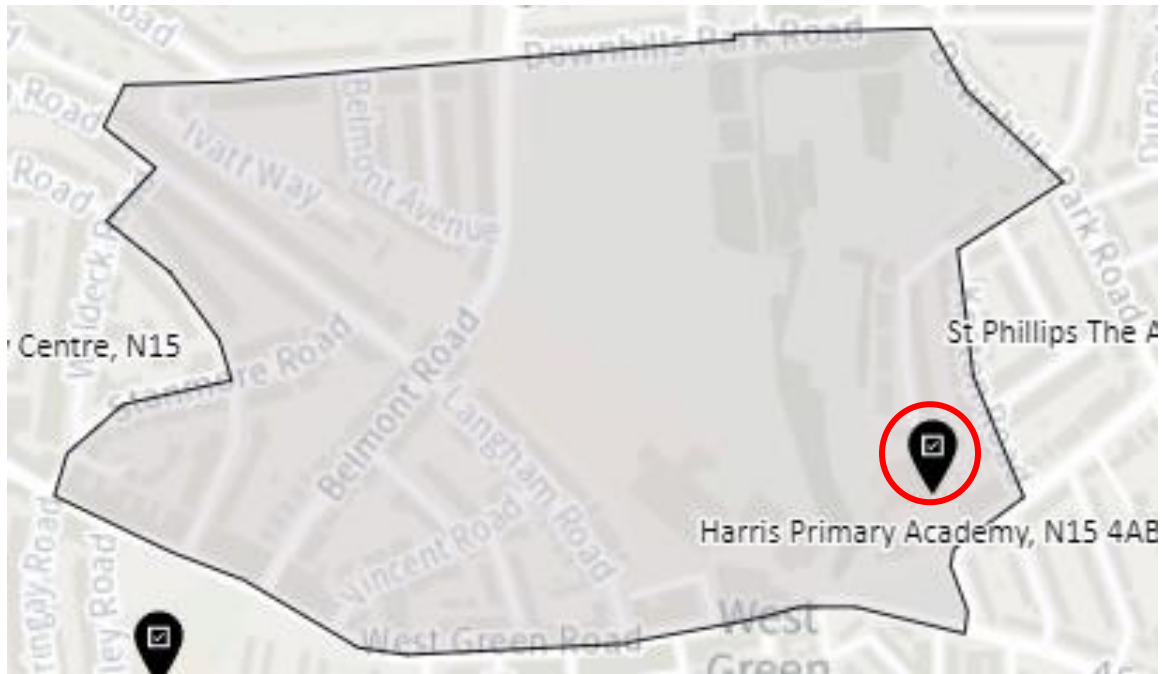

District: WEG-AH

District: WEG-B

District: WEG-C

District: WEG-D

District: WEG-E

20. Ward: White Hart Lane

District: WHL-A (amended)

District: WHL-BH (amended)

District: WHL-C

District: WHL-D

21. Ward: Woodside

District: WOD-A

Note -Polling station name reads: New Testament Church of God, N22 5AA

District: WOD-AT

District: WOD-B

District: WOD-C