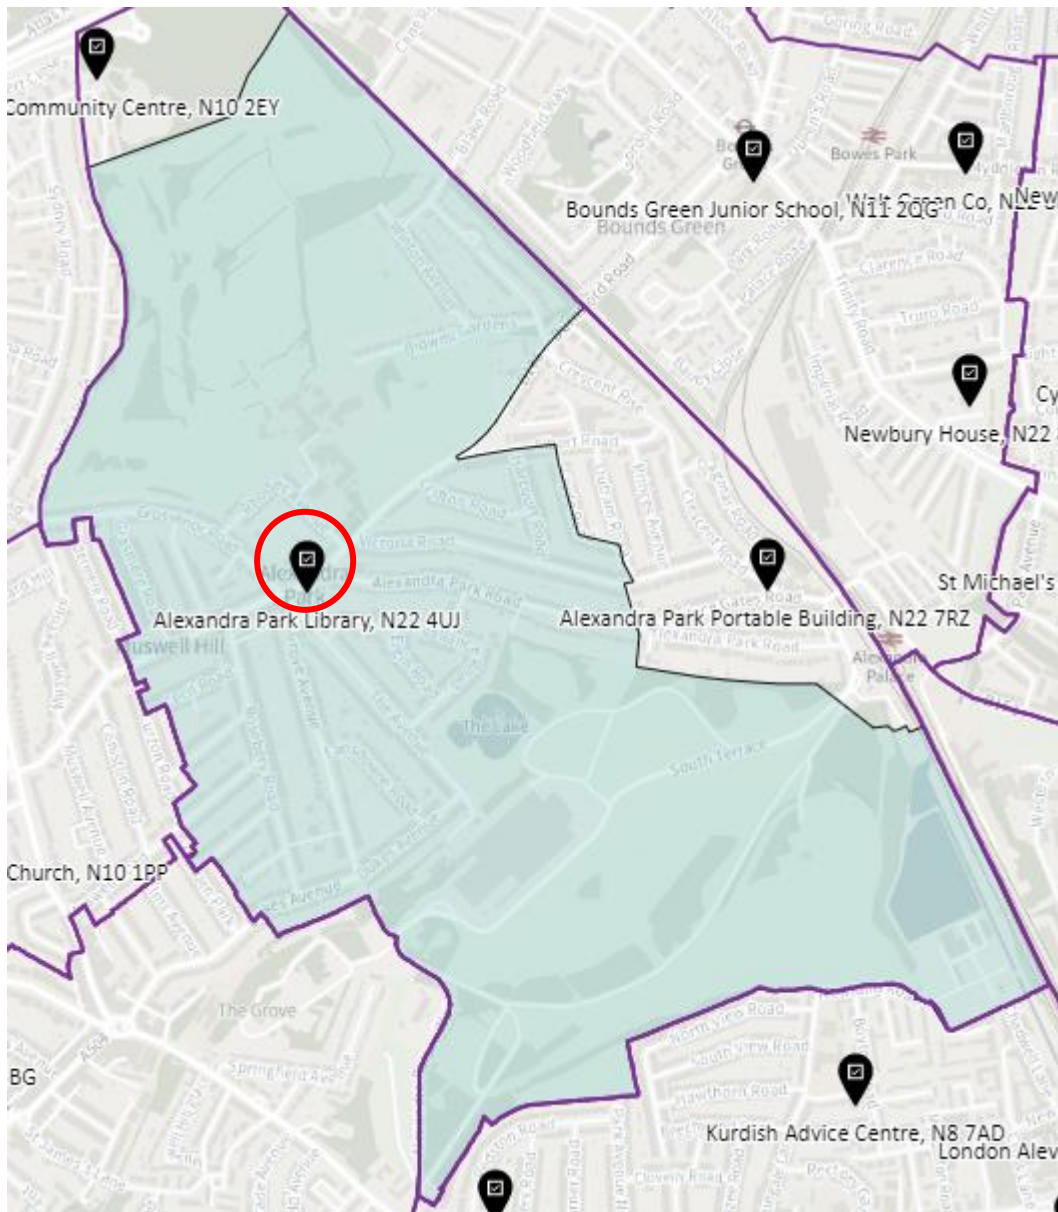

Whole borough map showing including proposed changes

1. Ward: Alexandra Park

District: APK-A

District: APK-B

District: APK-C

2. Ward: Bounds Green

District: BGR-A

District: BGR- B

District: BGR-C

3. Ward: Bruce Castle

District: BRC-A

District: BCR-B

District: BRC-C

District: BRC-D

4. Ward: Crouch End

District: CEN-A (amended)