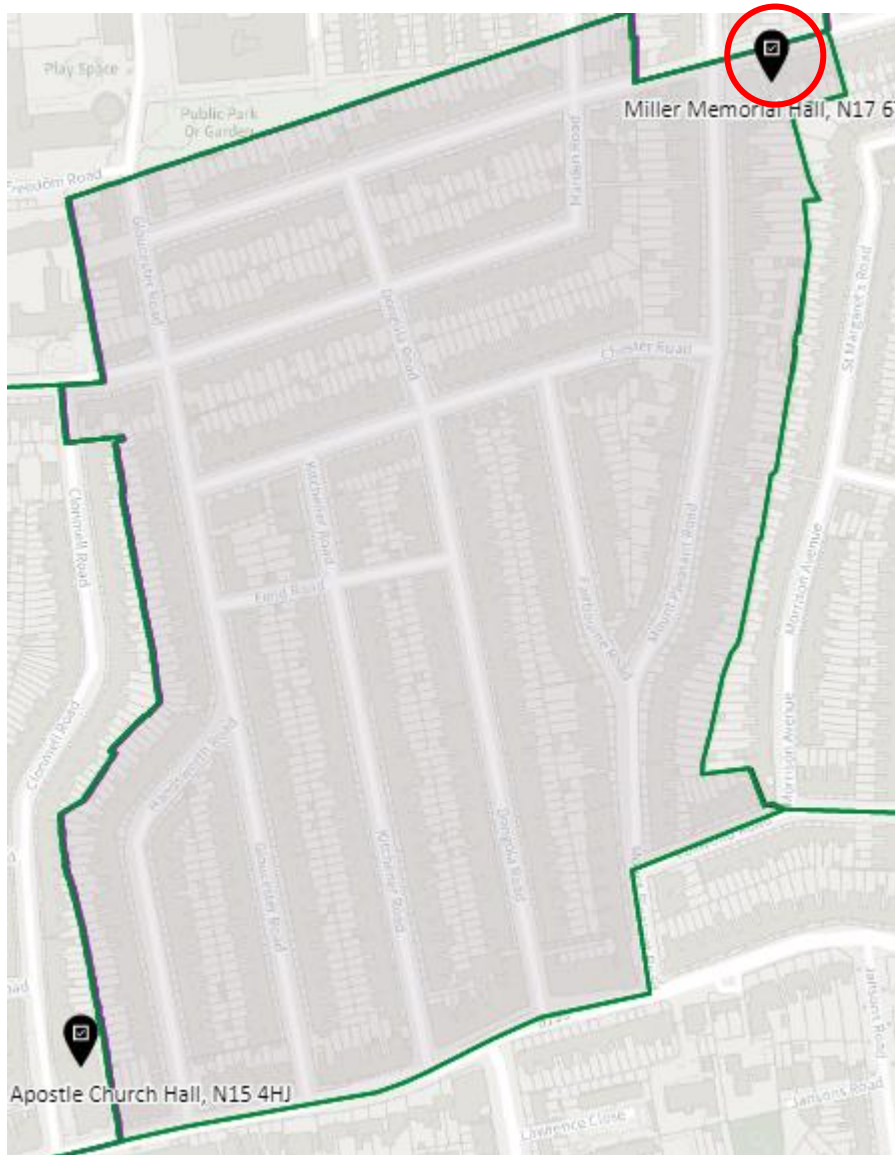

14. Ward: South Tottenham

District: SOT-A

District: SOT-B

District: SOT-C

District: SOT-D

15. Ward: St Ann's

District: STA-A

District: STA-B

District: STA-C

16. Ward: Stroud Green

District: STG-A (amended)

District: STG-C

District: STG-CT

17. Ward: Tottenham Central

District: TCL-A

District: TCL-B

District: TCL-C

District: TCL-D

18. Ward Name: Tottenham Hale

District: THL-A

District: THL-B

District: THL-C

19. Ward: West Green

District: WEG- A

District: WEG-AH

District: WEG-B

District: WEG-C

District: WEG-D

District: WEG-E

20. Ward: White Hart Lane

District: WHL-A (amended)

District: WHL-BH (amended)