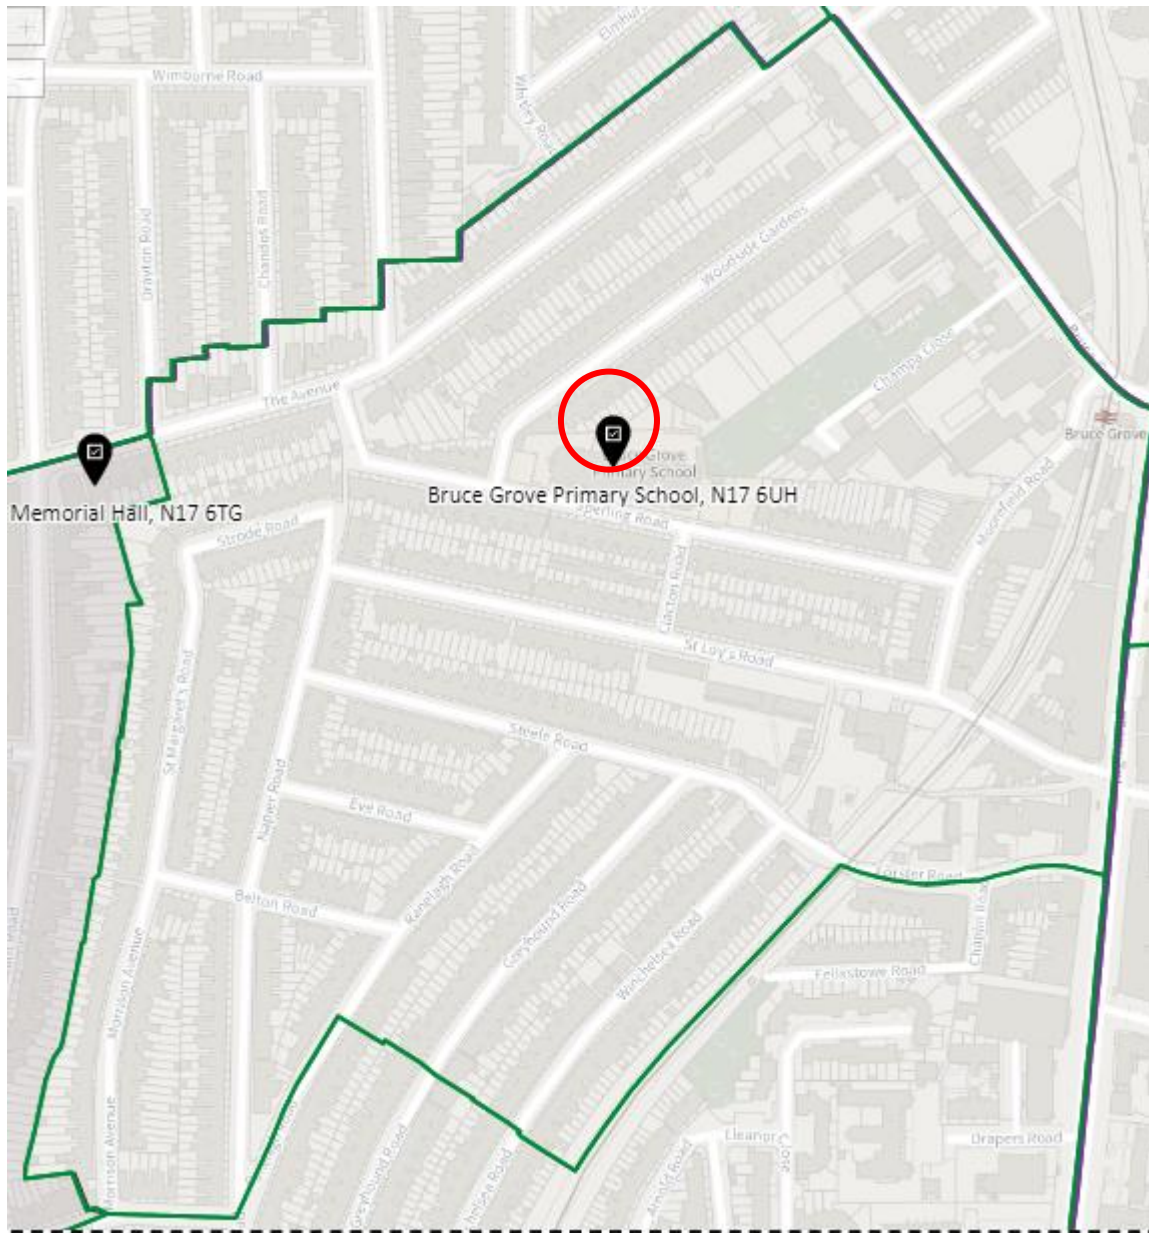

14. Ward: South Tottenham

District: SOT-A

District: SOT-B

District: SOT-C

District: SOT-D

15. Ward: St Ann's

District: STA-A

District: STA-B

District: STA-C

16. Ward: Stroud Green

District: STG-A (amended)

District: STG-C

District: STG-CT

17. Ward: Tottenham Central

District: TCL-A

District: TCL-B

District: TCL-C

District: TCL-D

18. Ward Name: Tottenham Hale

District: THL-A

District: THL-B

District: THL-C

19. Ward: West Green

District: WEG- A

District: WEG-AH

District: WEG-B

District: WEG-C

District: WEG-D

District: WEG-E

20. Ward: White Hart Lane

District: WHL-A (amended)

District: WHL-BH (amended)