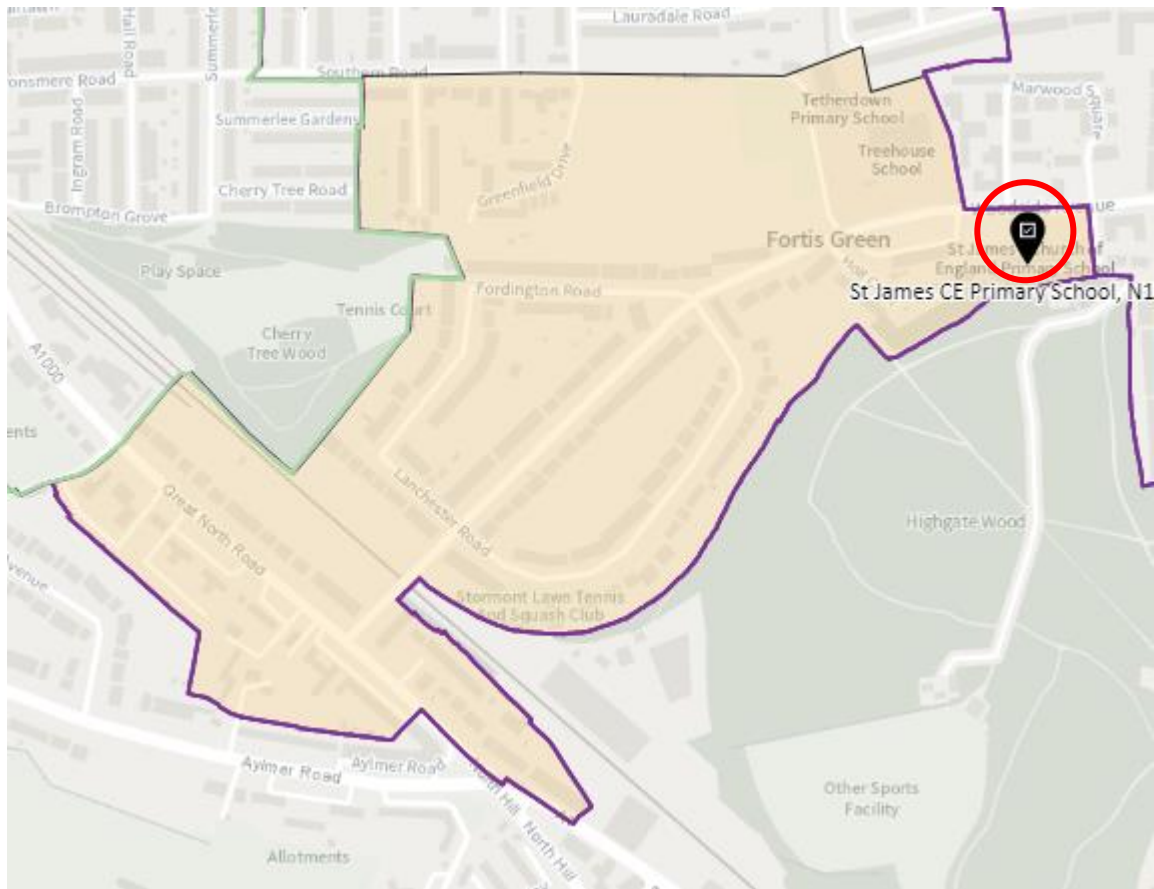

Whole borough map showing including proposed changes

1. Ward: Alexandra Park

District: APK-A

District: APK-B

District: APK-C

2. Ward: Bounds Green

District: BGR-A

District: BGR- B

District: CEN-B (amended)

District: CEN-C

5. Ward: Fortis Green

District: FGR-A

District: FGR-B

District: FGR-C

District: FGR-D

6. Ward: Harringay

District: HAR-A

District: HAR-B

District: HAR-C

District: HAR-D

7. Ward: Hermitage & Gardens

District: HEG-A

District: HEG-B

District: HEG-C