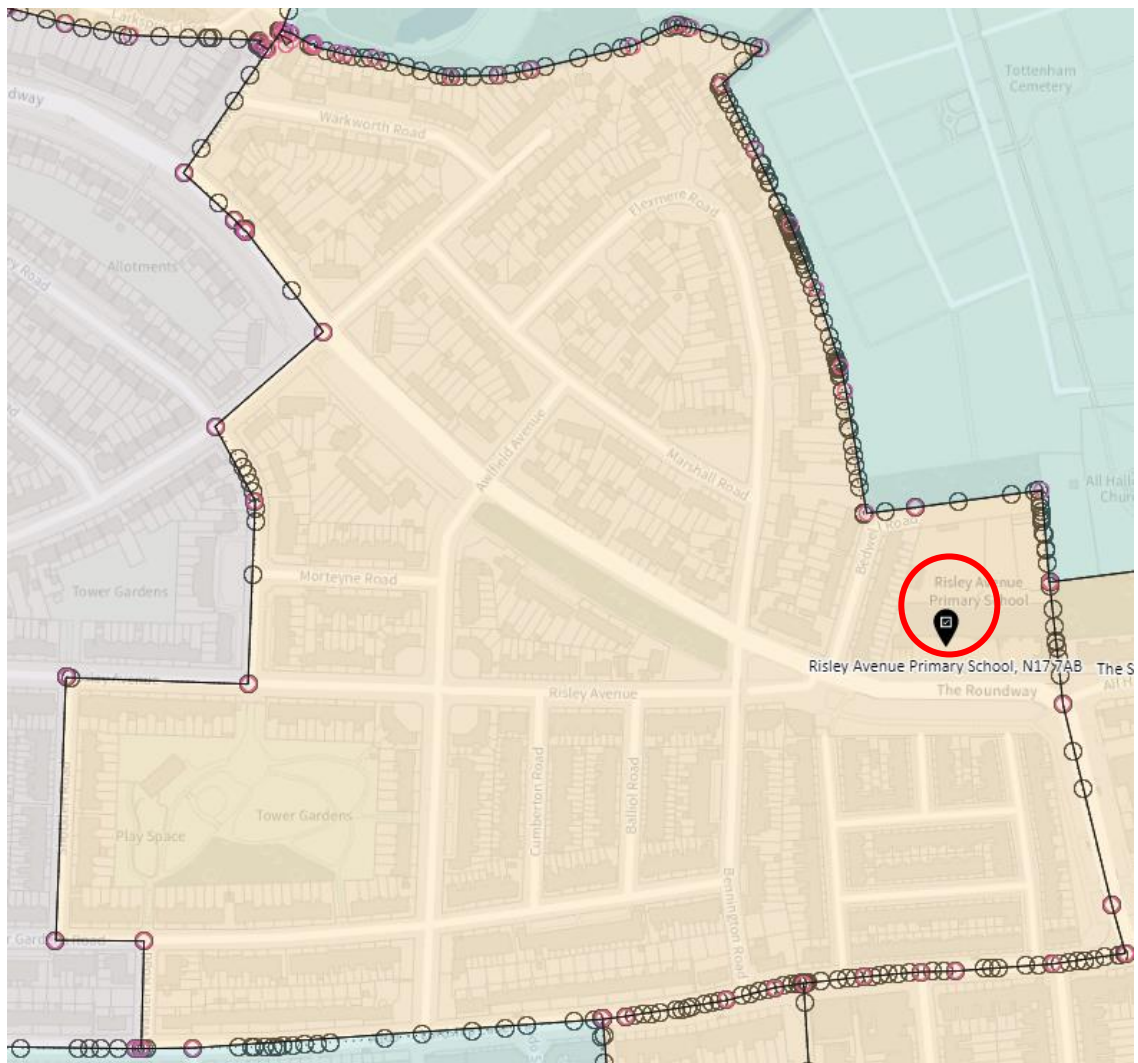

District: WEG-AH

District: WEG-B

District: WEG-C

District: WEG-D

District: WEG-E

20. Ward: White Hart Lane

District: WHL-A (amended)

District: WHL-BH (amended)

District: WHL-C

District: WHL-D

21. Ward: Woodside

District: WOD-A

Note -Polling station name reads: New Testament Church of God, N22 5AA

District: WOD-AT

District: WOD-B

District: WOD-C