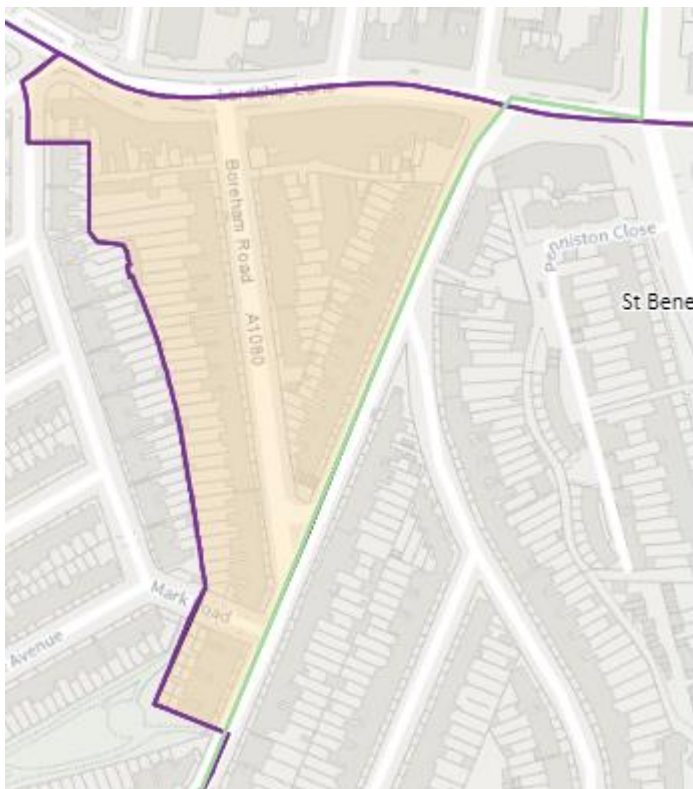

District: STA-C

16. Ward: Stroud Green

District: STG-A (amended)

District: STG-C

District: STG-CT

17. Ward: Tottenham Central

District: TCL-A

District: TCL-B

District: TCL-C

District: TCL-D

18. Ward Name: Tottenham Hale

District: THL-A

District: THL-B

District: THL-C

19. Ward: West Green

District: WEG- A

District: WEG-AH

District: WEG-B

District: WEG-C

District: WEG-D

District: WEG-E

20. Ward: White Hart Lane

District: WHL-A (amended)

District: WHL-BH (amended)