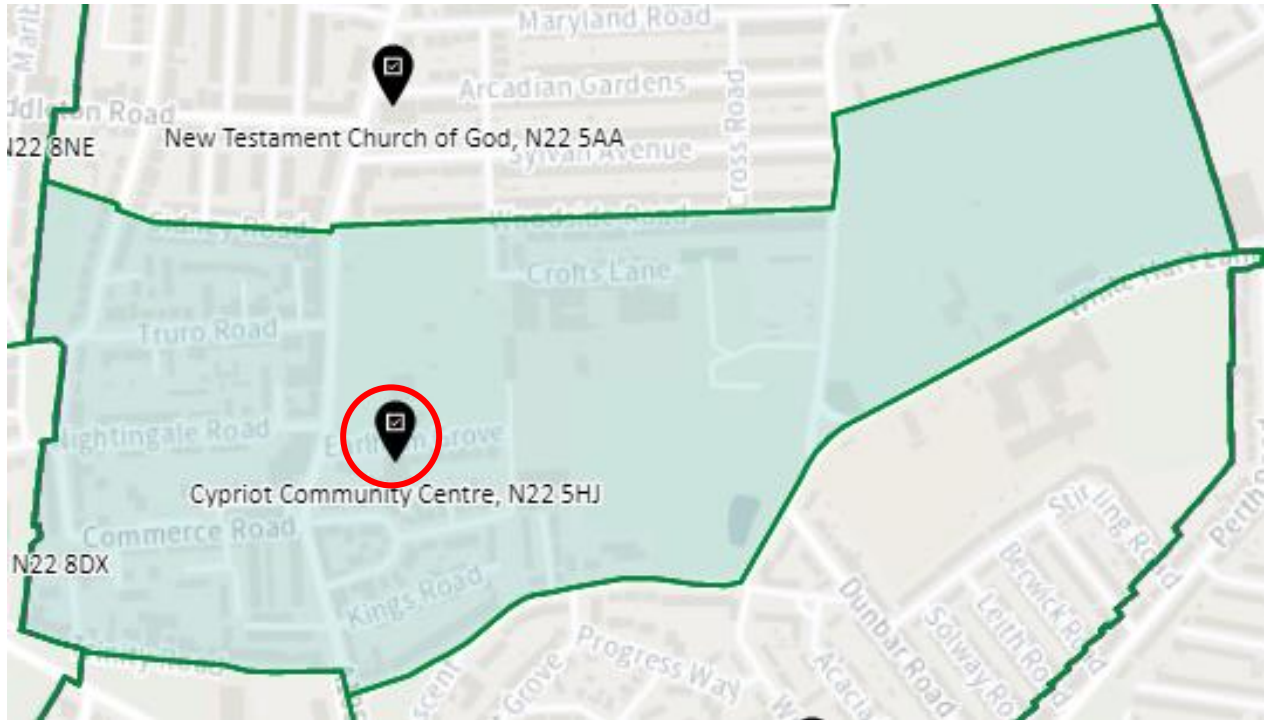

District: WEG-AH

District: WEG-B

District: WEG-C

District: WEG-D

District: WEG-E

20. Ward: White Hart Lane

District: WHL-A (amended)

District: WHL-BH (amended)

District: WHL-C

District: WHL-D

21. Ward: Woodside

District: WOD-A

Note -Polling station name reads: New Testament Church of God, N22 5AA

District: WOD-AT

District: WOD-B

District: WOD-C