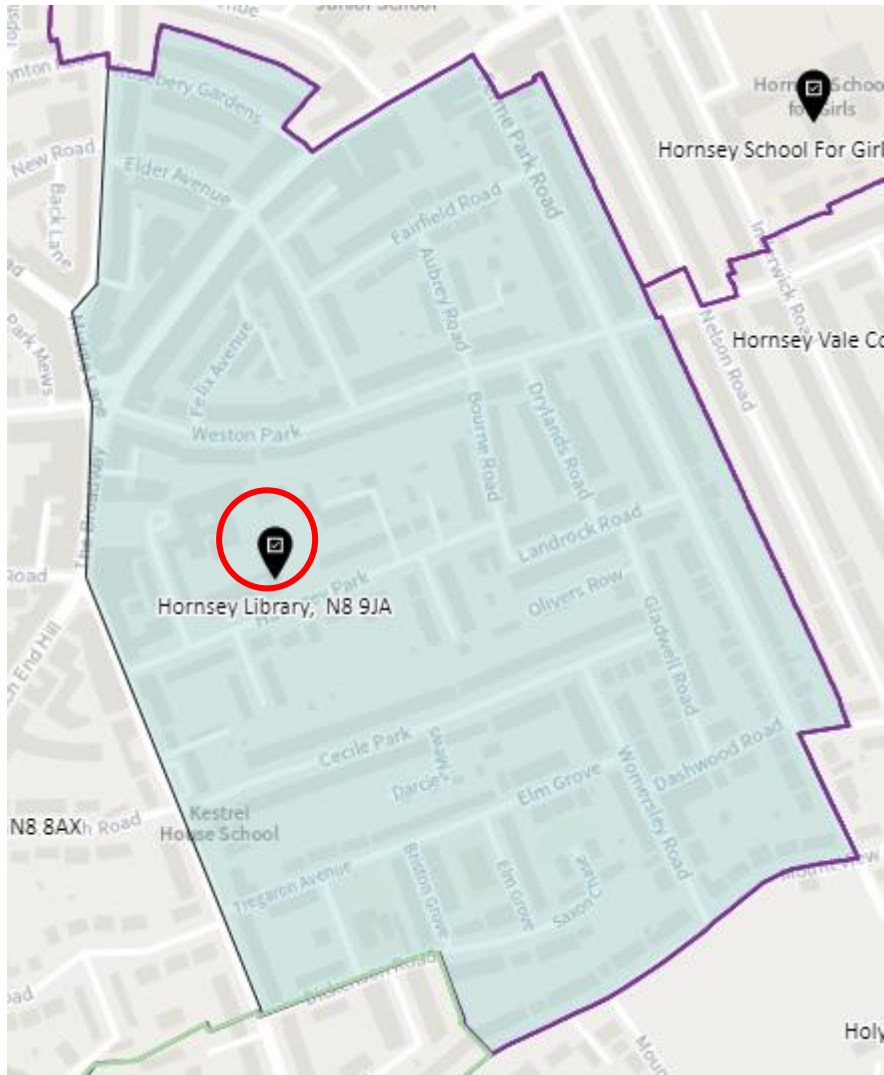

District: CEN-C