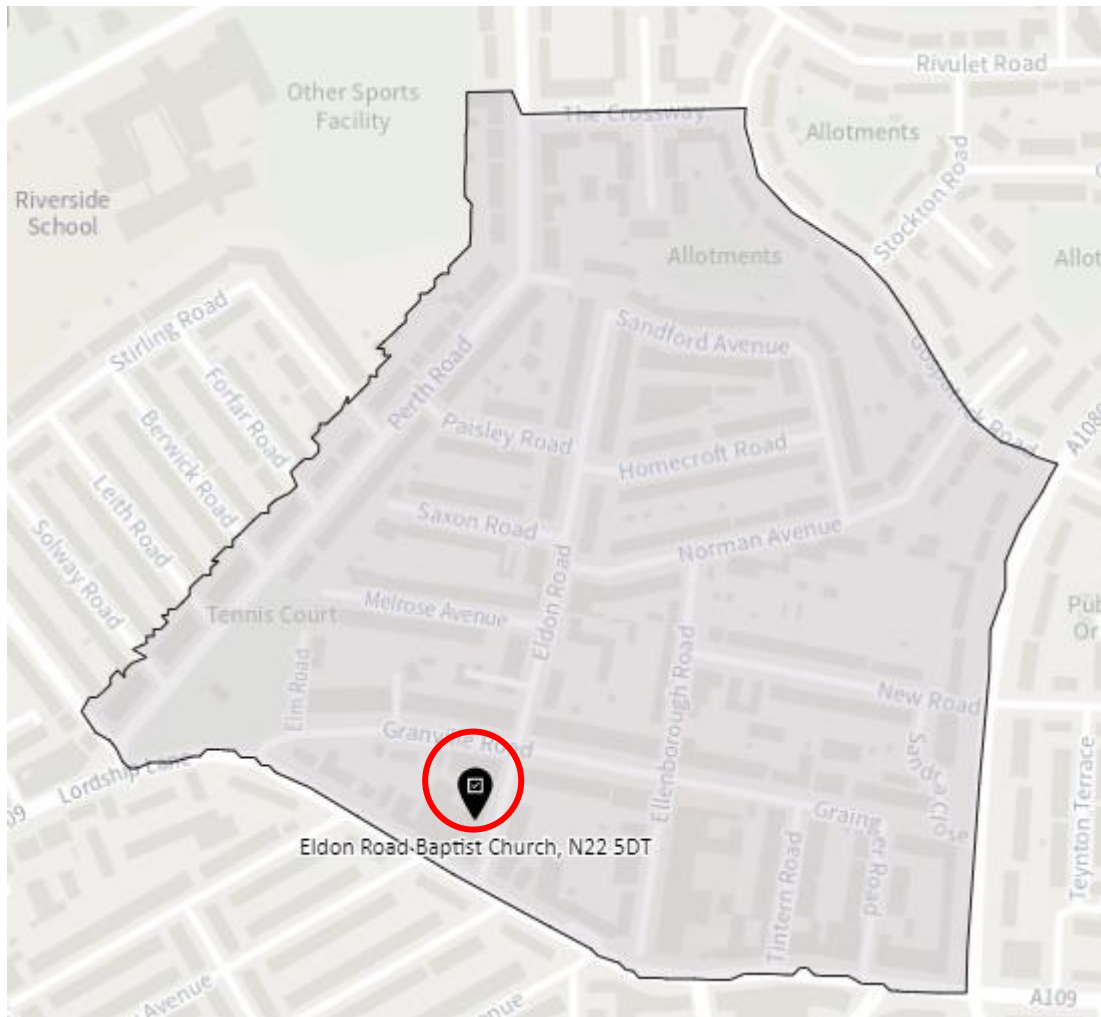

District: WEG-AH

District: WEG-B

District: WEG-C

District: WEG-D

District: WEG-E

20. Ward: White Hart Lane

District: WHL-A (amended)

District: WHL-BH (amended)

District: WHL-C

District: WHL-D

21. Ward: Woodside

District: WOD-A

Note -Polling station name reads: New Testament Church of God, N22 5AA

District: WOD-AT

District: WOD-B

District: WOD-C