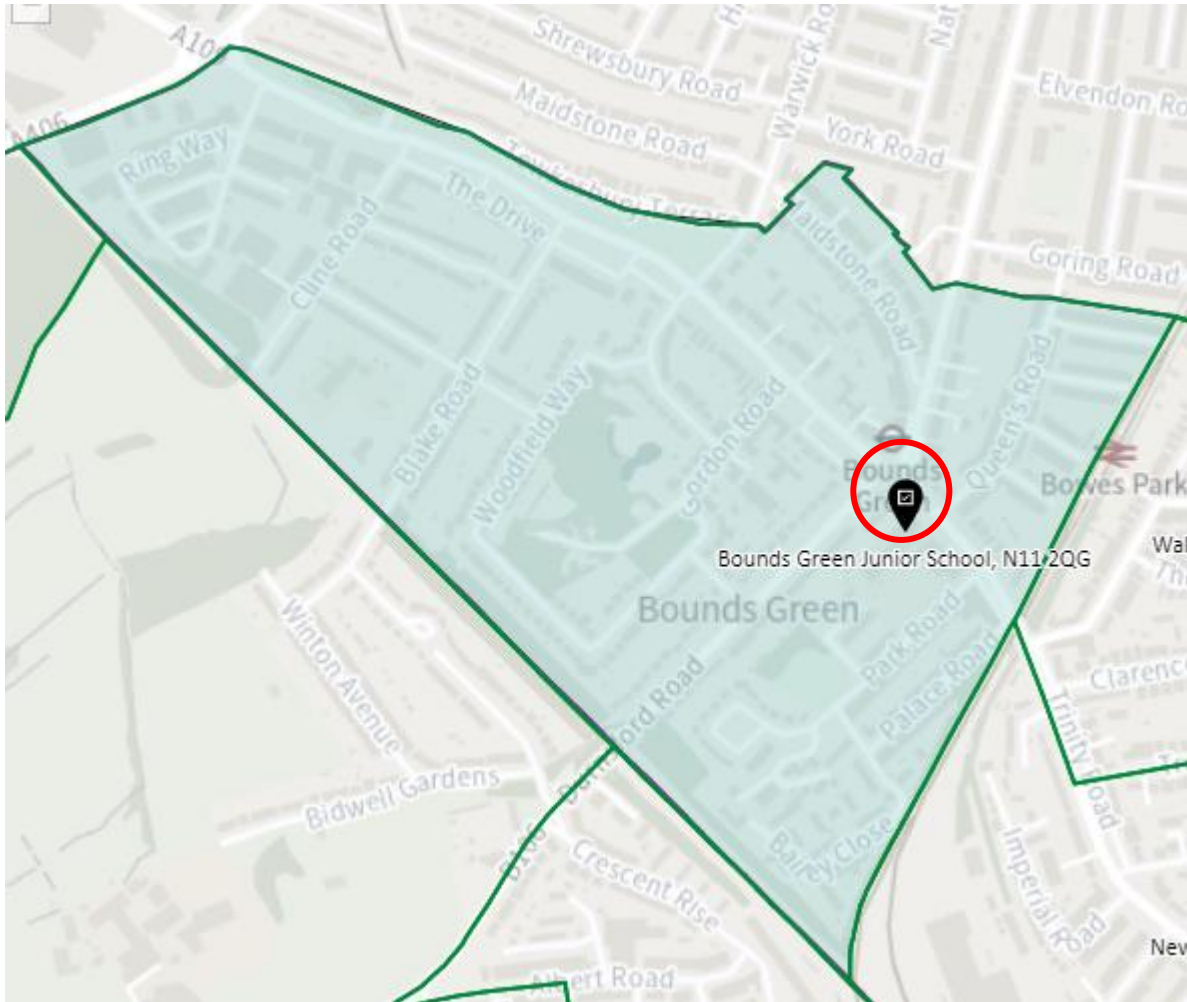

Whole borough map showing including proposed changes

1. Ward: Alexandra Park

District: APK-A

District: APK-B

District: APK-C

2. Ward: Bounds Green

District: BGR-A

District: BGR- B