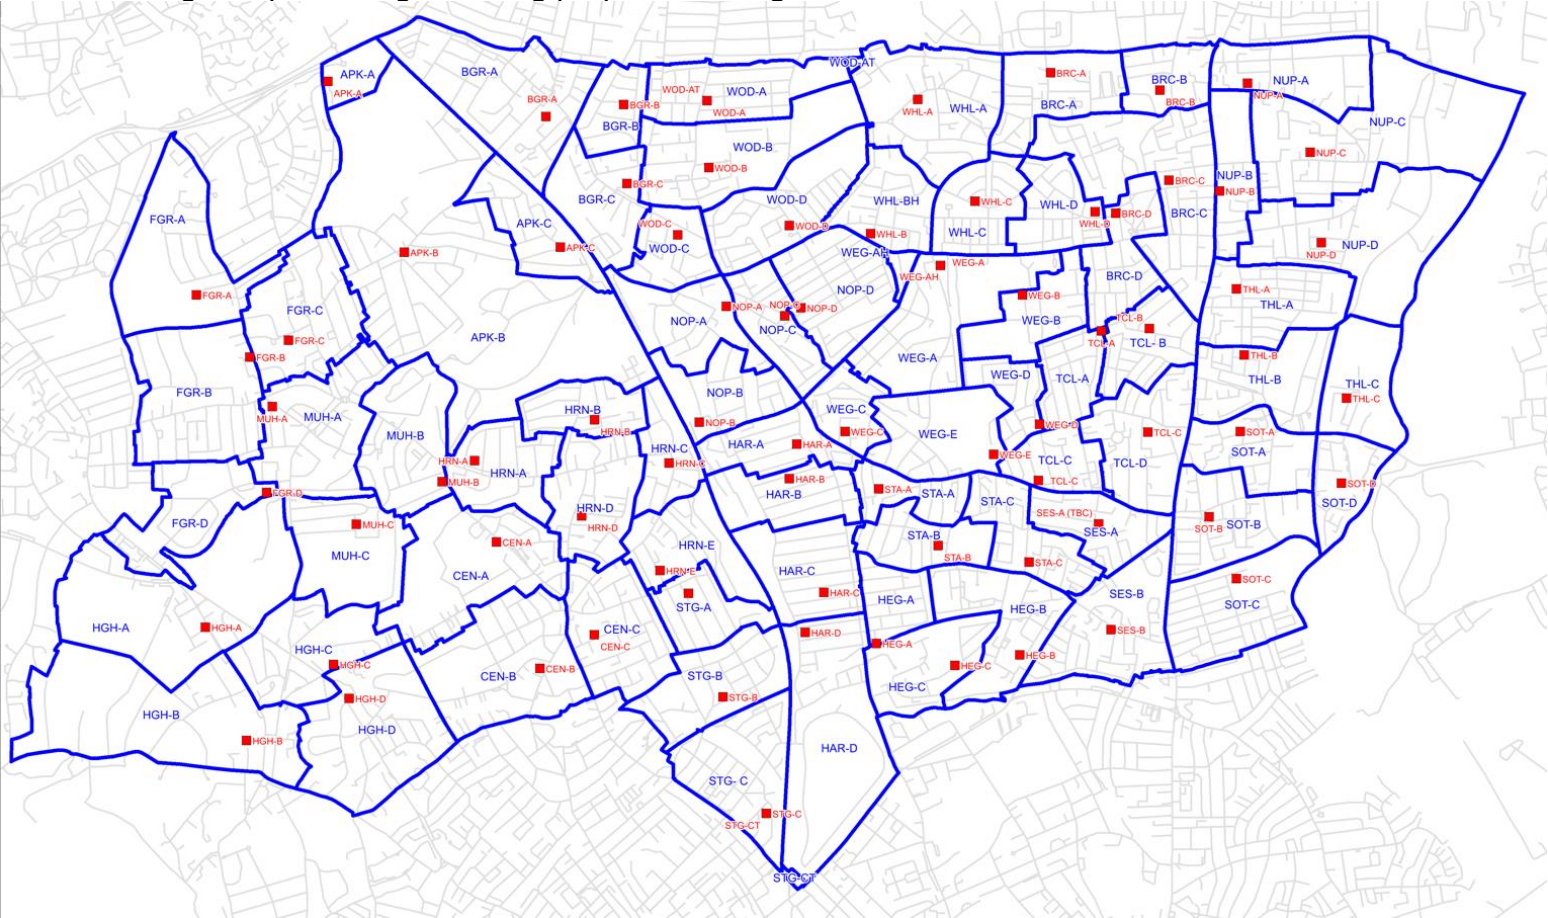

Whole borough map showing including proposed changes