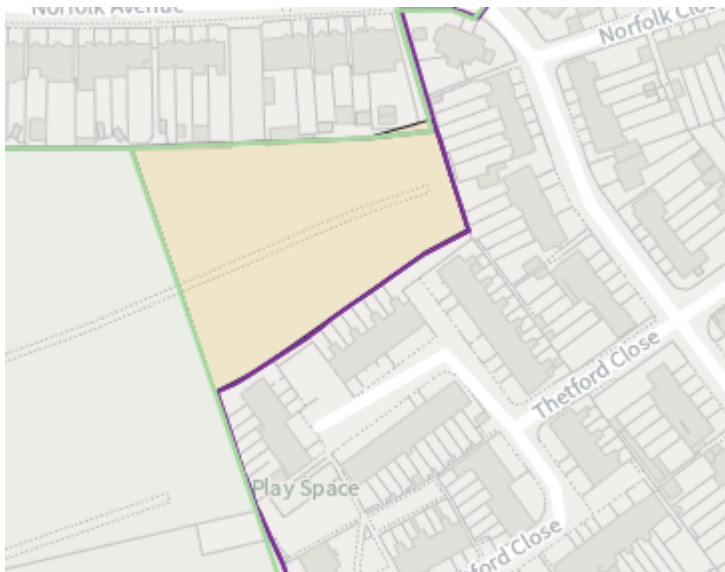

District: WEG-AH

District: WEG-B

District: WEG-C

District: WEG-D

District: WEG-E

20. Ward: White Hart Lane

District: WHL-A (amended)

District: WHL-BH (amended)

District: WHL-C

District: WHL-D

21. Ward: Woodside

District: WOD-A

Note -Polling station name reads: New Testament Church of God, N22 5AA

District: WOD-AT

District: WOD-B

District: WOD-C

District: WOD-D