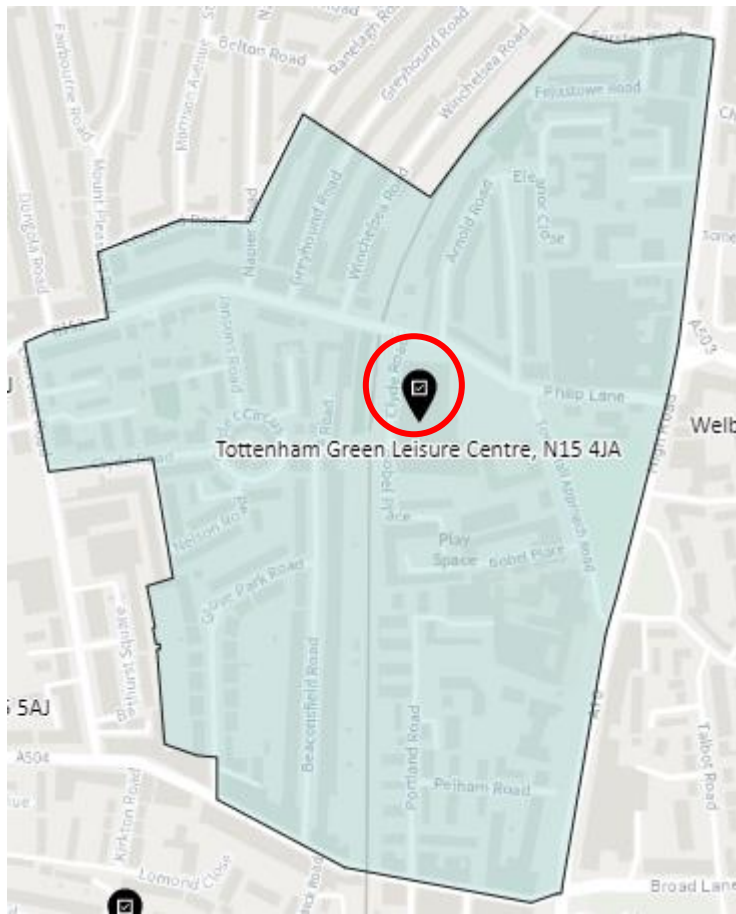

14. Ward: South Tottenham

District: SOT-A

District: SOT-B

District: SOT-C

District: SOT-D

15. Ward: St Ann's

District: STA-A

District: STA-B

District: STA-C

16. Ward: Stroud Green

District: STG-A (amended)

District: STG-C

District: STG-CT

17. Ward: Tottenham Central

District: TCL-A

District: TCL-B

District: TCL-C

District: TCL-D

18. Ward Name: Tottenham Hale

District: THL-A

District: THL-B

District: THL-C

19. Ward: West Green

District: WEG- A

District: WEG-AH

District: WEG-B

District: WEG-C

District: WEG-D

District: WEG-E

20. Ward: White Hart Lane

District: WHL-A (amended)

District: WHL-BH (amended)