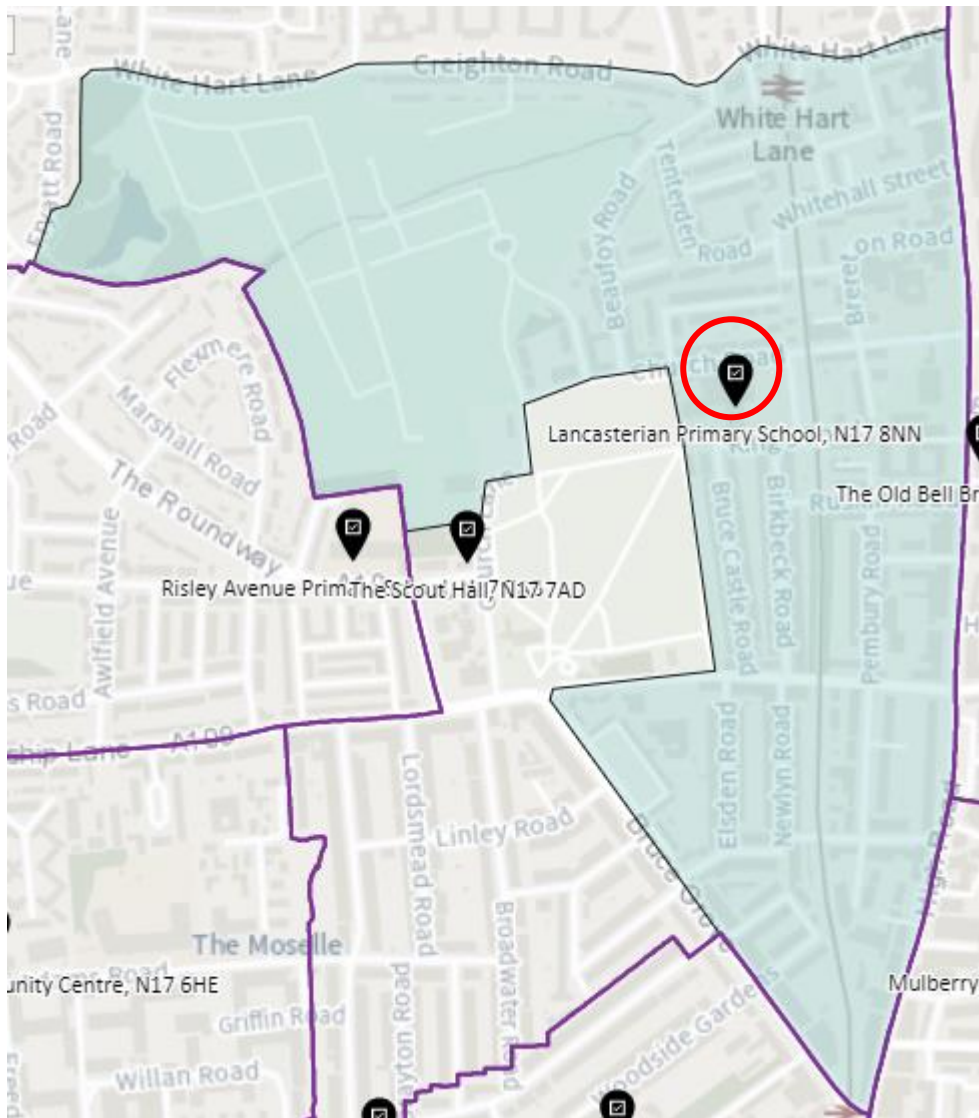

Whole borough map showing including proposed changes

1. Ward: Alexandra Park

District: APK-A

District: APK-B

District: APK-C

2. Ward: Bounds Green

District: BGR-A

District: BGR- B

District: BGR-C

3. Ward: Bruce Castle

District: BRC-A

District: BCR-B

District: BRC-C

District: BRC-D

4. Ward: Crouch End

District: CEN-A (amended)

District: HAR-A

District: HAR-B

District: HAR-C

District: HAR-D

7. Ward: Hermitage & Gardens

District: HEG-A

District: HEG-B

District: HEG-C