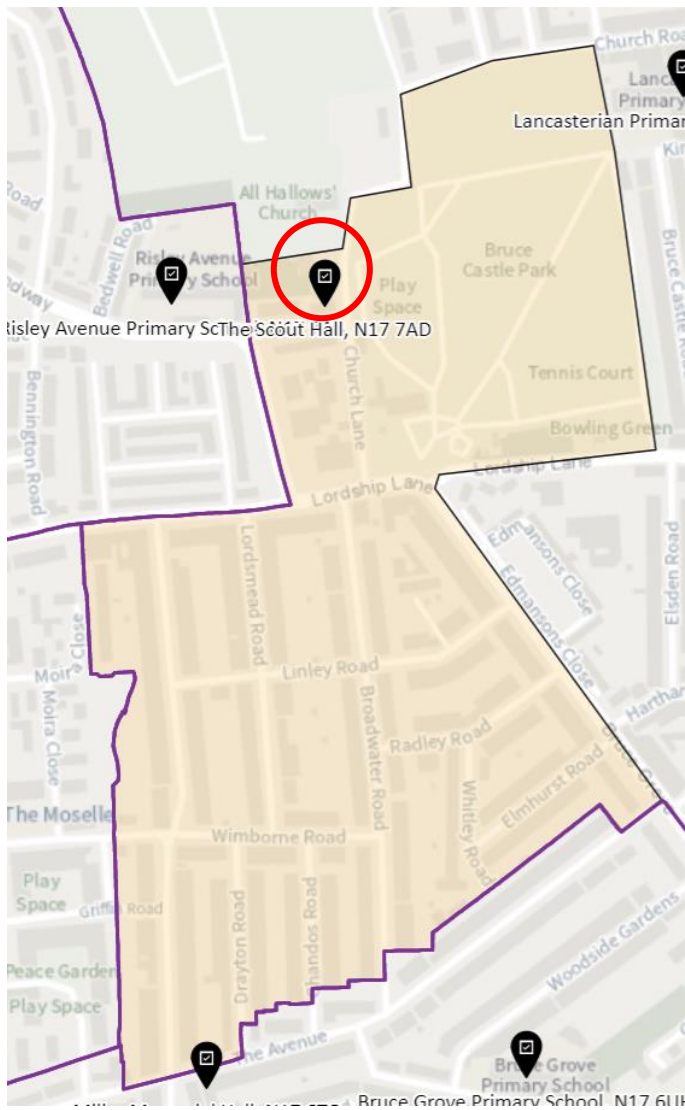

Whole borough map showing including proposed changes

1. Ward: Alexandra Park

District: APK-A

District: APK-B

District: APK-C

2. Ward: Bounds Green

District: BGR-A

District: BGR- B

District: BGR-C

3. Ward: Bruce Castle

District: BRC-A

District: BCR-B

District: BRC-C

District: BRC-D

4. Ward: Crouch End

District: CEN-A (amended)

District: HAR-A

District: HAR-B

District: HAR-C

District: HAR-D

7. Ward: Hermitage & Gardens

District: HEG-A

District: HEG-B

District: HEG-C