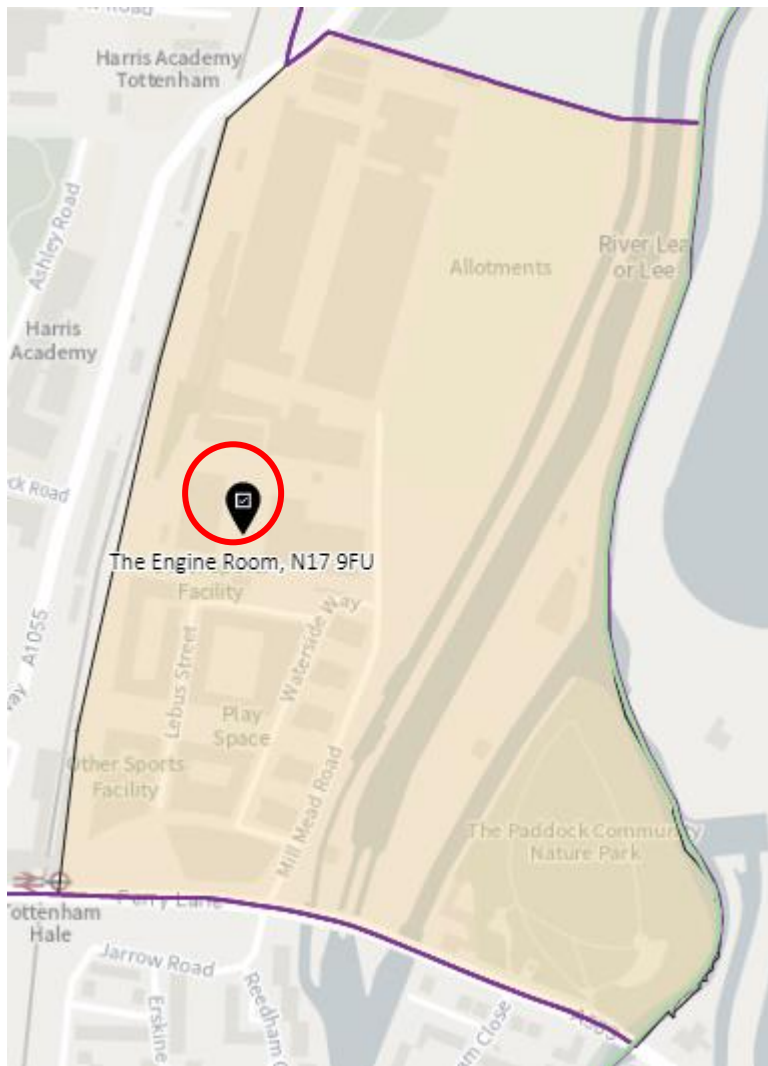

District: TCL-C

District: TCL-D

18. Ward Name: Tottenham Hale

District: THL-A

District: THL-B

District: THL-C

19. Ward: West Green

District: WEG- A

District: WEG-AH

District: WEG-B

District: WEG-C

District: WEG-D

District: WEG-E

20. Ward: White Hart Lane

District: WHL-A (amended)

District: WHL-BH (amended)