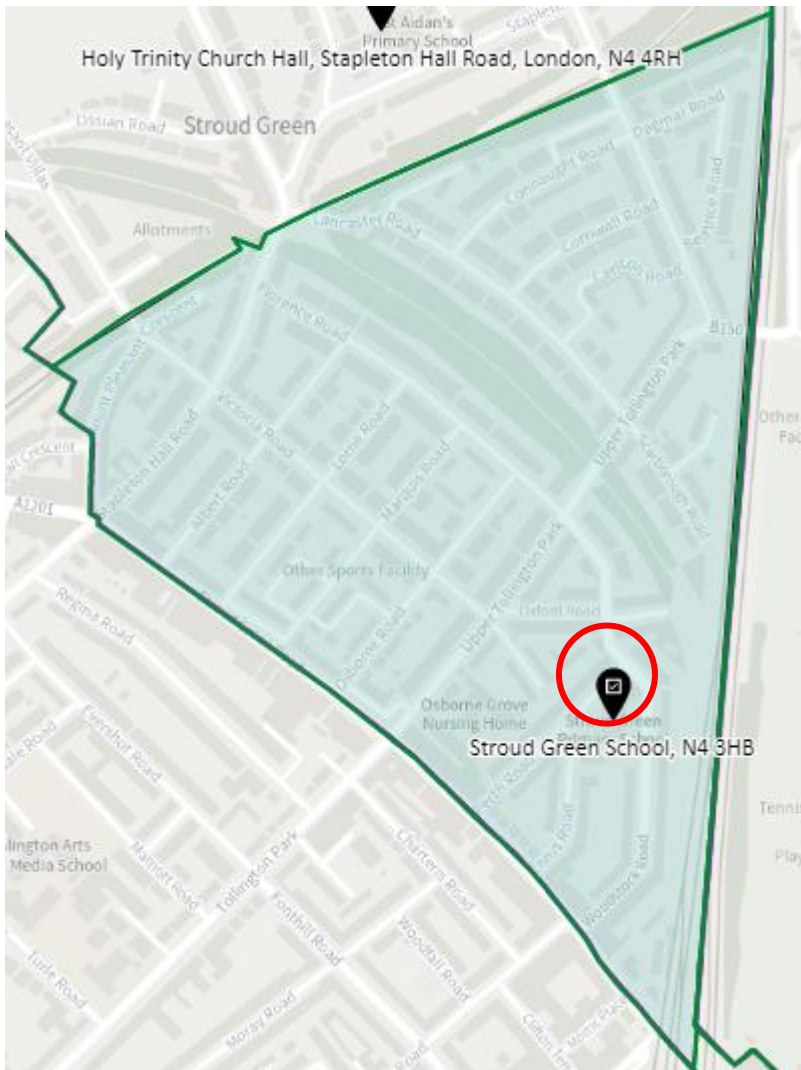

14. Ward: South Tottenham

District: SOT-A

District: SOT-B

District: SOT-C

District: SOT-D

15. Ward: St Ann's

District: STA-A

District: STA-B

District: STA-C

16. Ward: Stroud Green

District: STG-A (amended)

District: STG-C

District: STG-CT

17. Ward: Tottenham Central

District: TCL-A

District: TCL-B

District: TCL-C

District: TCL-D

18. Ward Name: Tottenham Hale

District: THL-A

District: THL-B

District: THL-C

19. Ward: West Green

District: WEG- A

District: WEG-AH

District: WEG-B

District: WEG-C

District: WEG-D

District: WEG-E

20. Ward: White Hart Lane

District: WHL-A (amended)

District: WHL-BH (amended)