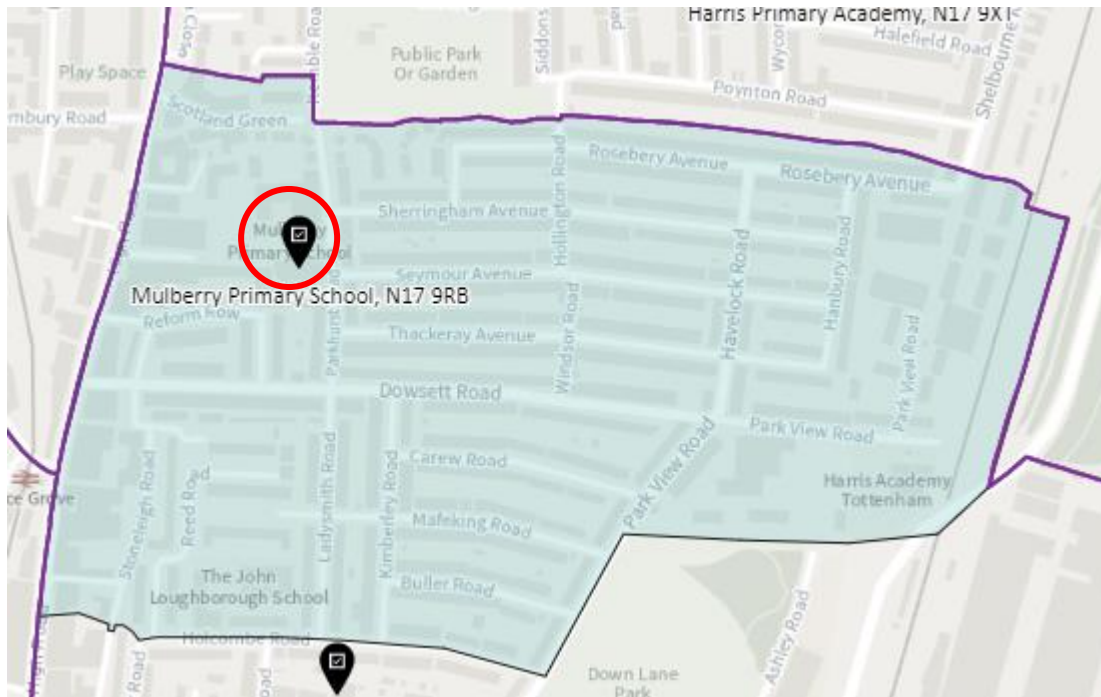

14. Ward: South Tottenham

District: SOT-A

District: SOT-B

District: SOT-C

District: SOT-D

15. Ward: St Ann's

District: STA-A

District: STA-B

District: STA-C

16. Ward: Stroud Green

District: STG-A (amended)

District: STG-C

District: STG-CT

17. Ward: Tottenham Central

District: TCL-A

District: TCL-B

District: TCL-C

District: TCL-D

18. Ward Name: Tottenham Hale

District: THL-A

District: THL-B

District: THL-C

19. Ward: West Green

District: WEG- A

District: WEG-AH

District: WEG-B

District: WEG-C

District: WEG-D

District: WEG-E

20. Ward: White Hart Lane

District: WHL-A (amended)

District: WHL-BH (amended)