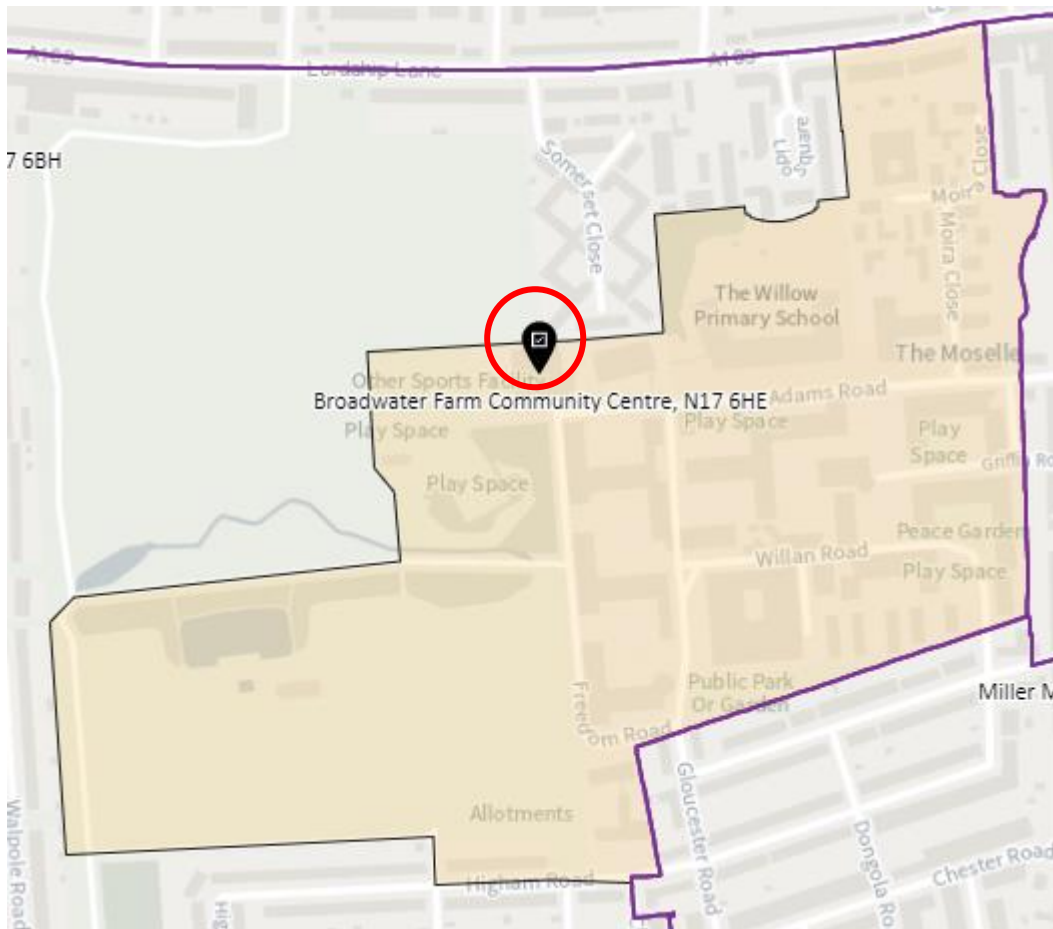

District: TCL-C

District: TCL-D

18. Ward Name: Tottenham Hale

District: THL-A

District: THL-B

District: THL-C

19. Ward: West Green

District: WEG- A

District: WEG-AH

District: WEG-B

District: WEG-C

District: WEG-D

District: WEG-E

20. Ward: White Hart Lane

District: WHL-A (amended)

District: WHL-BH (amended)

District: WHL-C

District: WHL-D

21. Ward: Woodside

District: WOD-A

Note -Polling station name reads: New Testament Church of God, N22 5AA

District: WOD-AT

District: WOD-B

District: WOD-C