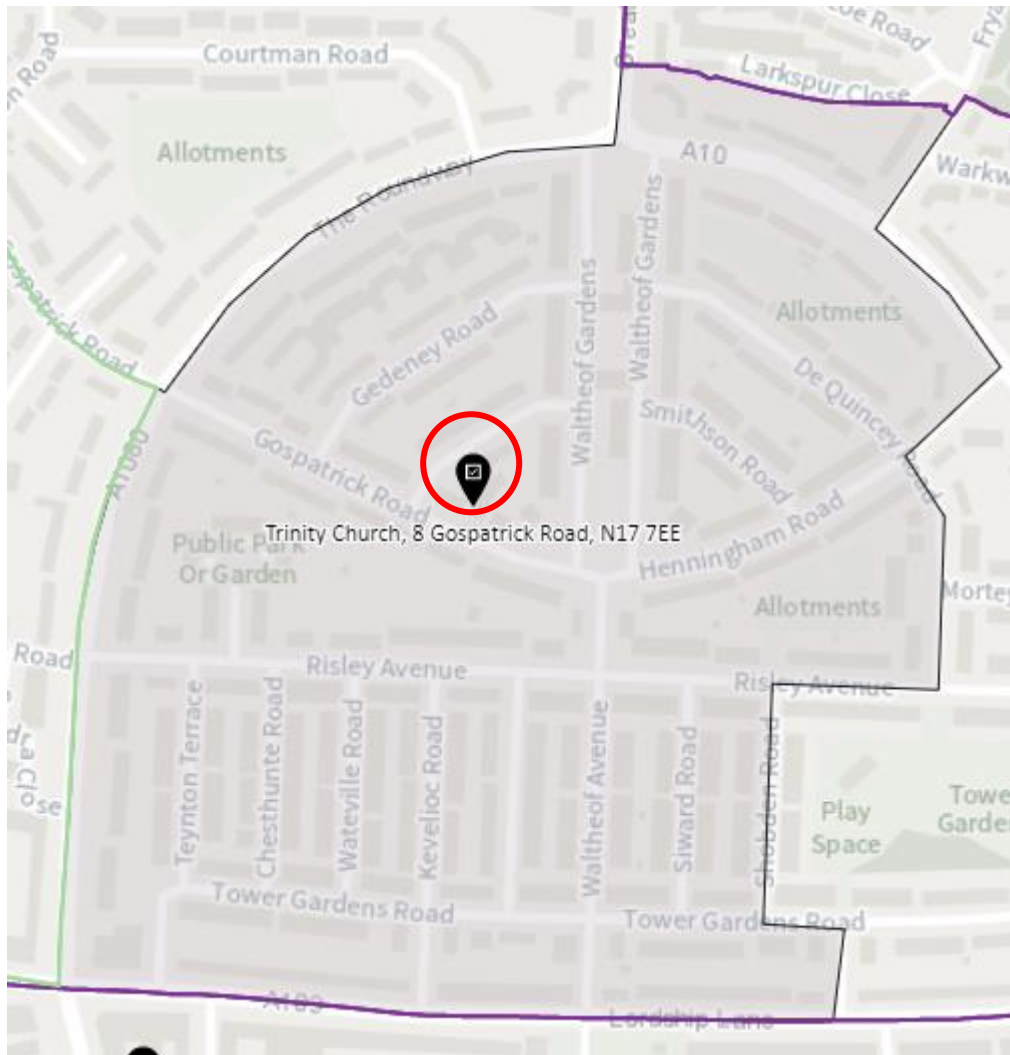

District: WEG-AH

District: WEG-B

District: WEG-C

District: WEG-D

District: WEG-E

20. Ward: White Hart Lane

District: WHL-A (amended)

District: WHL-BH (amended)

District: WHL-C

District: WHL-D

21. Ward: Woodside

District: WOD-A

Note -Polling station name reads: New Testament Church of God, N22 5AA

District: WOD-AT

District: WOD-B

District: WOD-C