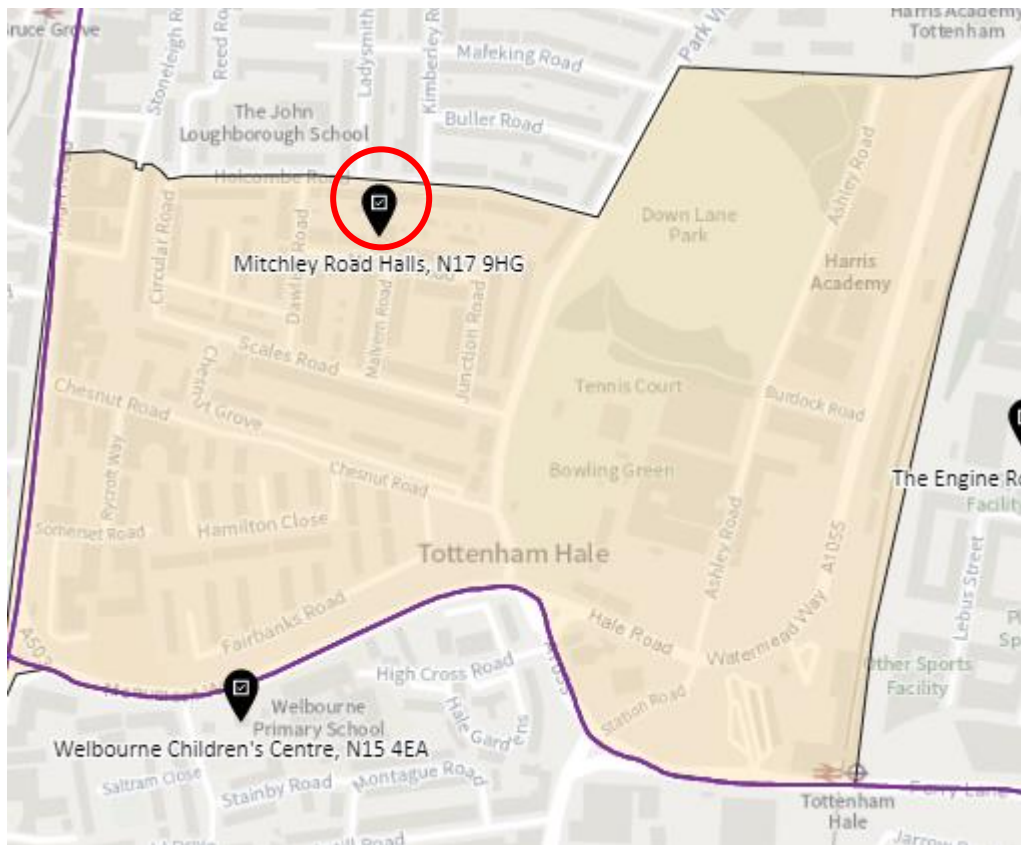

District: TCL-C

District: TCL-D

18. Ward Name: Tottenham Hale

District: THL-A

District: THL-B

District: THL-C

19. Ward: West Green

District: WEG- A

District: WEG-AH

District: WEG-B

District: WEG-C

District: WEG-D

District: WEG-E

20. Ward: White Hart Lane

District: WHL-A (amended)

District: WHL-BH (amended)